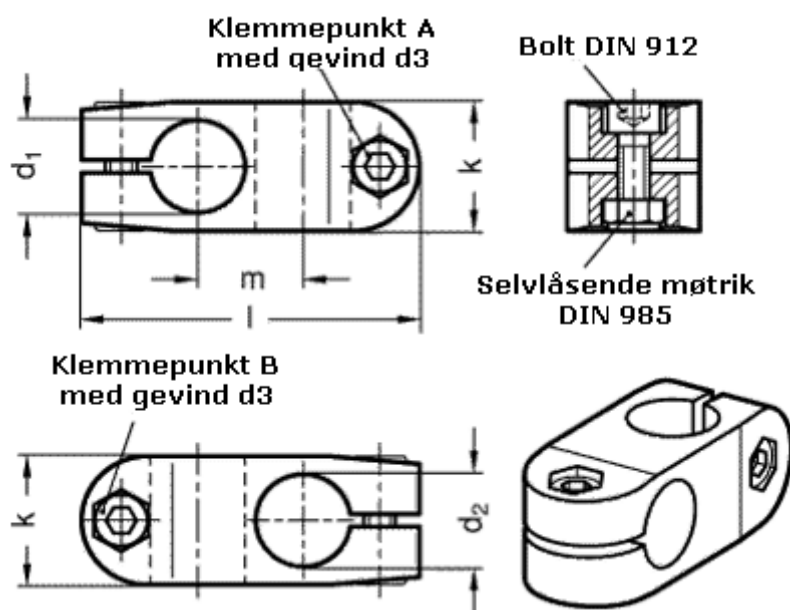

Article number: 20131B12B122BL

Description: E+G Two-way connector
GN131-B12-B12-2-BL

Measures

Adjustable clamp lever = GN 911-M 6-22 have to be ordered separately

| | |
|----|-------|
| d1 | = 12 |
| d2 | = 12 |
| d3 | = M 6 |
| k | = 25 |
| l1 | = 64 |
| m | = 20 |